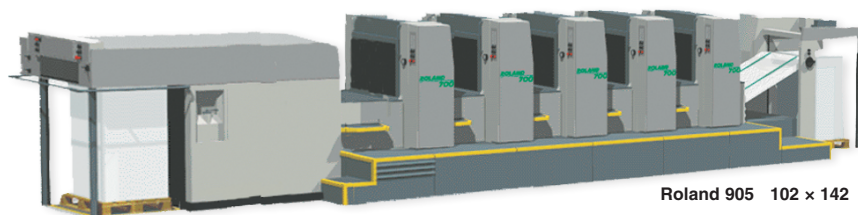

Printing press

Roland 905 102 x 142